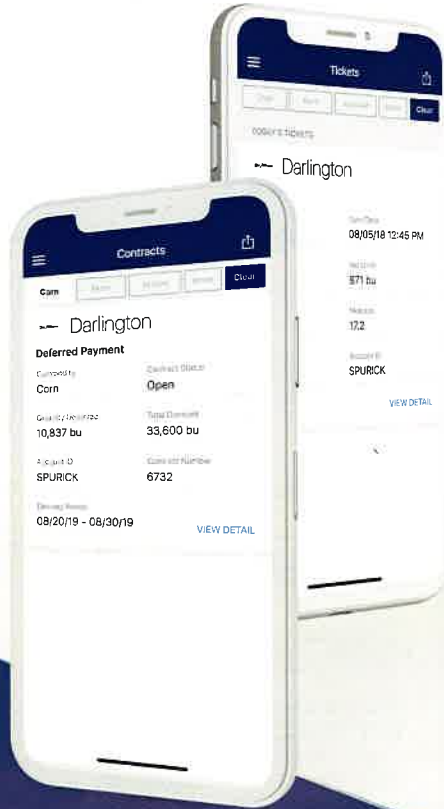

Get More Done with the See-Mor Grain App

- Track actual yield with digitized real-time scale tickets
- See information pertinent to growers' revenue forecasting with Settlements
- Check the fulfillment and status of contracts
- Business information any time of the day, from anywhere

(Plus, it's free for growers)

SEE-MOR GRAIN LOGIN INSTRUCTIONS

See-Mor GRAIN

Step 1: Install 'See-Mor Grain' from the App or Play Store.

Step 2: Select "Login"

Step 3:

Enter your phone number with area code